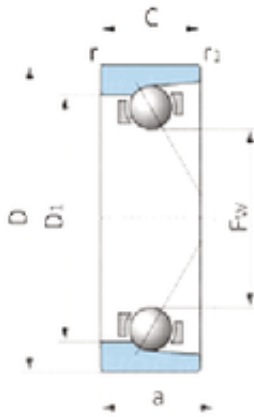

IJK BEARING COMPANY

IJK ASA2335-2 angular contact ball bearings

Bearing No. ASA2335-2

Size	23x35x10 mm
Bore Diameter	23 mm
Outer Diameter	35 mm
Width	10 mm
d	23 mm
D	35 mm

ASA2335-2 Bearing 2D drawings and 3D CAD models