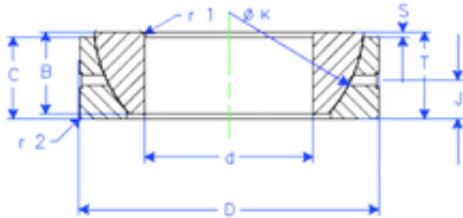

## 60 mm x 95 mm x 23 mm Enduro GE 60 SX plain bearings

Bearing No. GE 60 SX

Size	60x95x23 mm
Bore Diameter	60 mm
Outer Diameter	95 mm
Width	23 mm
d	60 mm
D	95 mm
T	23 mm
B	23 mm
C	21 mm
r1 min.	1,1 mm
r2 min.	1,1 mm
J	11,5 mm
K	89 mm
S	5,7 mm
Weight	0,713953808 Kg
Basic dynamic load rating (C)	163 kN

GE 60 SX Bearing 2D drawings and 3D CAD models