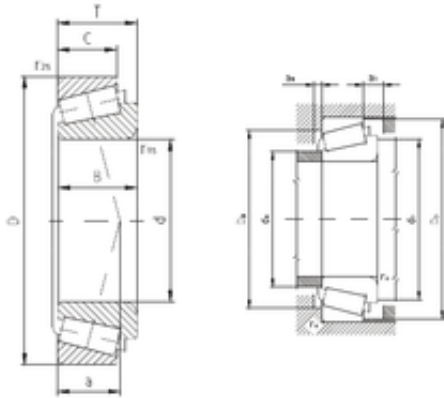

IJK BEARING COMPANY

40 mm x 90 mm x 33 mm ZVL 32308BA tapered roller bearings

Bearing No. 32308BA

Size	40x90x35.25 mm
Bore Diameter	40 mm
Outer Diameter	90 mm
Width	35,25 mm
d	40 mm
D	90 mm
T	35,25 mm
B	33 mm
C	27 mm
a	27 mm
r1 min.	2 mm
r2 min.	1,5 mm
da max	50 mm
Da min	70 mm
Da max.	81 mm
db min	49 mm
Db min.	85 mm
ra max.	1,5 mm
Weight	1,11 Kg
Basic dynamic load rating (C)	108 kN
Basic static load rating (C0)	144 kN
(Grease) Lubrication Speed	4 200 r/min
(Oil) Lubrication Speed	5 600 r/min
Calculation factor (e)	0,54
Calculation factor (Y)	1,1

32308BA Bearing 2D drawings and 3D CAD models

IJK BEARING COMPANY