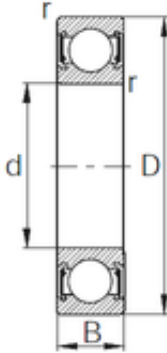

IJK BEARING COMPANY

45 mm x 100 mm x 25 mm KBC 6309UU deep groove ball bearings

Bearing No. 6309UU

Size	45x100x25 mm
Bore Diameter	45 mm
Outer Diameter	100 mm
Width	25 mm
d	45 mm
D	100 mm
B	25 mm
C	25 mm
r	1.5 mm
Weight	0.831 Kg
Basic dynamic load rating (C)	53 kN
Basic static load rating (C0)	32 kN

6309UU Bearing 2D drawings and 3D CAD models