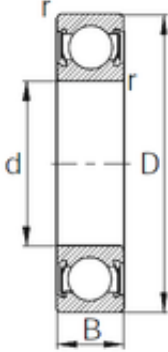

IJK BEARING COMPANY

17 mm x 47 mm x 14 mm KBC 6303DD deep groove ball bearings

Bearing No. 6303DD

| | |
|-------------------------------|-------------|
| Size | 17x47x14 mm |
| Bore Diameter | 17 mm |
| Outer Diameter | 47 mm |
| Width | 14 mm |
| d | 17 mm |
| D | 47 mm |
| B | 14 mm |
| C | 14 mm |
| r | 1 mm |
| Weight | 0.113 Kg |
| Basic dynamic load rating (C) | 13,6 kN |
| Basic static load rating (C0) | 6,6 kN |

6303DD Bearing 2D drawings and 3D CAD models