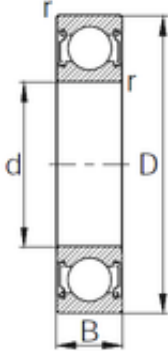

IJK BEARING COMPANY

12 mm x 28 mm x 8 mm KBC 6001ZZ deep groove ball bearings

Bearing No. 6001ZZ

Size	12x28x8 mm
Bore Diameter	12 mm
Outer Diameter	28 mm
Width	8 mm
d	12 mm
D	28 mm
B	8 mm
C	8 mm
r	0.3 mm
Weight	0.021 Kg
Basic dynamic load rating (C)	5,1 kN
Basic static load rating (C0)	2,37 kN

6001ZZ Bearing 2D drawings and 3D CAD models