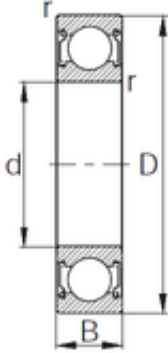

# IJK BEARING COMPANY

15 mm x 32 mm x 9 mm KBC 6002ZZ deep groove ball bearings

Bearing No. 6002ZZ

Size	15x32x9 mm
Bore Diameter	15 mm
Outer Diameter	32 mm
Width	9 mm
d	15 mm
D	32 mm
B	9 mm
C	9 mm
r	0.3 mm
Weight	0.032 Kg
Basic dynamic load rating (C)	5,6 kN
Basic static load rating (C0)	2,84 kN

6002ZZ Bearing 2D drawings and 3D CAD models