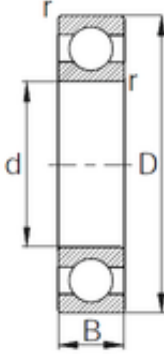

IJK BEARING COMPANY

22 mm x 42 mm x 12 mm KBC 6004/22 deep groove ball bearings

Bearing No. 6004/22

Size	22x42x12 mm
Bore Diameter	22 mm
Outer Diameter	42 mm
Width	12 mm
d	22 mm
D	42 mm
B	12 mm
C	12 mm
r	0.6 mm
Weight	0.061 Kg
Basic dynamic load rating (C)	9,4 kN
Basic static load rating (C0)	5 kN
(Grease) Lubrication Speed	18000 r/min

6004/22 Bearing 2D drawings and 3D CAD models