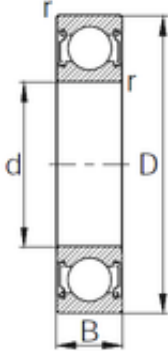

IJK BEARING COMPANY

15 mm x 40 mm x 11 mm KBC 6202ZZF2 deep groove ball bearings

Bearing No. 6202ZZF2

Size	15x40x11 mm
Bore Diameter	15 mm
Outer Diameter	40 mm
Width	11 mm
d	15 mm
D	40 mm
B	11 mm
C	11 mm
r	0.6 mm
Weight	0.048 Kg
Basic dynamic load rating (C)	7,65 kN
Basic static load rating (C0)	3,7 kN

6202ZZF2 Bearing 2D drawings and 3D CAD models