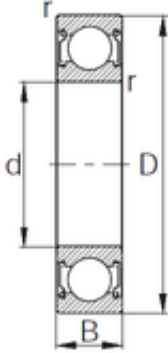

IJK BEARING COMPANY

80 mm x 170 mm x 39 mm KBC 6316ZZ deep groove ball bearings

Bearing No. 6316ZZ

Size	80x170x39 mm
Bore Diameter	80 mm
Outer Diameter	170 mm
Width	39 mm
d	80 mm
D	170 mm
B	39 mm
C	39 mm
r	2.1 mm
Weight	3.73 Kg
Basic dynamic load rating (C)	123 kN
Basic static load rating (C0)	86,5 kN

6316ZZ Bearing 2D drawings and 3D CAD models