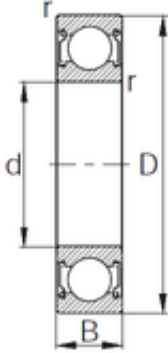

IJK BEARING COMPANY

55 mm x 120 mm x 29 mm KBC 6311ZZ deep groove ball bearings

Bearing No. 6311ZZ

Size	55x120x29 mm
Bore Diameter	55 mm
Outer Diameter	120 mm
Width	29 mm
d	55 mm
D	120 mm
B	29 mm
C	29 mm
r	2 mm
Weight	1.38 Kg
Basic dynamic load rating (C)	71,5 kN
Basic static load rating (C0)	44,5 kN

6311ZZ Bearing 2D drawings and 3D CAD models