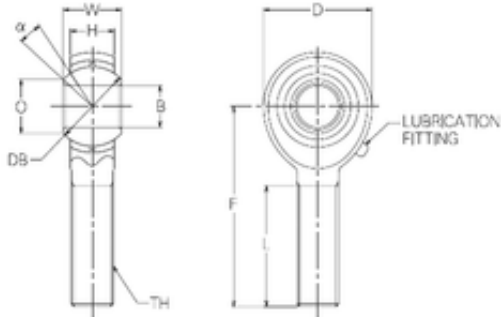

IJK BEARING COMPANY

8 mm x 22 mm x 8 mm NMB PR8E plain bearings

Bearing No. PR8E

Bore Diameter	8 mm
Width	8 mm
d	8 mm
Db	15,88 mm
O	10,4 mm
B	8 mm
D	22 mm
F	42 mm
H	9 mm
L	25 mm
W	12 mm
Angle	14 °
Thread (TH)	M8 x 1,25
Weight	0,032 Kg
Basic static load rating (C0)	21,47 kN

PR8E Bearing 2D drawings and 3D CAD models