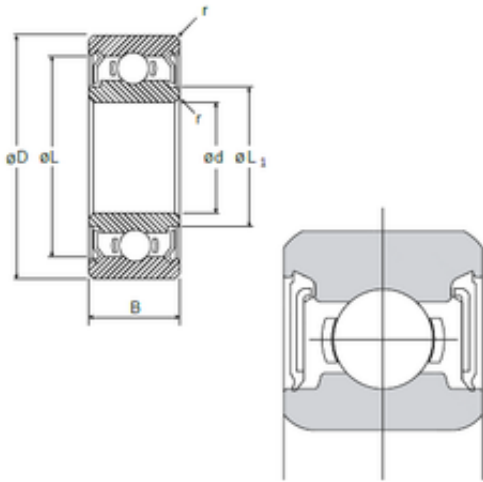

IJK BEARING COMPANY

4,762 mm x 12,7 mm x 4,978 mm NMB R-3DD
deep groove ball bearings

Bearing No. R-3DD

Size	4.762x12.7x4.978 mm
Bore Diameter	4,762 mm
Outer Diameter	12,7 mm
Width	4,978 mm
d	4,762 mm
D	12,7 mm
B	4,978 mm
C	4,978 mm
r min.	0,3 mm
L	0,433 mm
L1	0,276 mm
Basic dynamic load rating (C)	1,306 kN

R-3DD Bearing 2D drawings and 3D CAD models