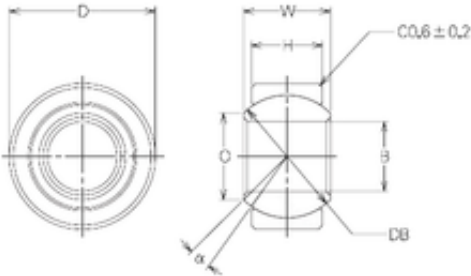

## 12 mm x 26 mm x 12 mm NMB MBW12CR plain bearings

Bearing No. MBW12CR

Size	12x26x16 mm
Bore Diameter	12 mm
Outer Diameter	26 mm
Width	16 mm
d	12 mm
D	26 mm
B	16 mm
C	13 mm
Db	22,225 mm
O	15,4 mm
B	12 mm
D	26 mm
H	13 mm
W	16 mm
Angle	10 °
Weight	0,046 Kg
Static load rating radial (C0)	148,08 kN

MBW12CR Bearing 2D drawings and 3D CAD models