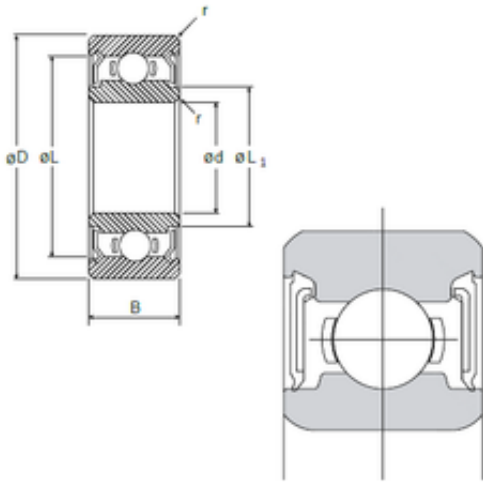

IJK BEARING COMPANY

9,525 mm x 22,225 mm x 7,142 mm NMB
RI-1438DD deep groove ball bearings

Bearing No. RI-1438DD

Size	9.525x22.225x7.142 mm
Bore Diameter	9,525 mm
Outer Diameter	22,225 mm
Width	7,142 mm
d	9,525 mm
D	22,225 mm
B	7,142 mm
C	7,142 mm
r min.	0,41 mm
L	0,752 mm
L1	0,488 mm
Basic dynamic load rating (C)	3,297 kN

RI-1438DD Bearing 2D drawings and 3D CAD models