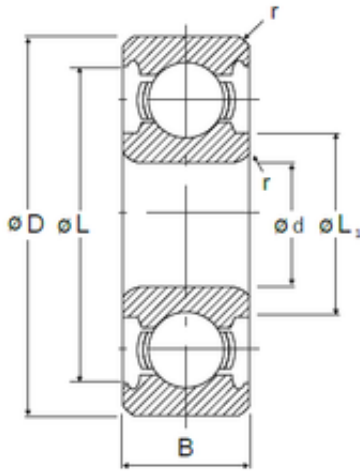

IJK BEARING COMPANY

7 mm x 19 mm x 6 mm NMB 607 deep groove ball bearings

Bearing No. 607

Size	7x19x6 mm
Bore Diameter	7 mm
Outer Diameter	19 mm
Width	6 mm
d	7 mm
D	19 mm
B	6 mm
C	6 mm
r min.	0,3 mm
L	16,68 mm
L1	9,2 mm
Basic dynamic load rating (C)	2,614 kN

607 Bearing 2D drawings and 3D CAD models