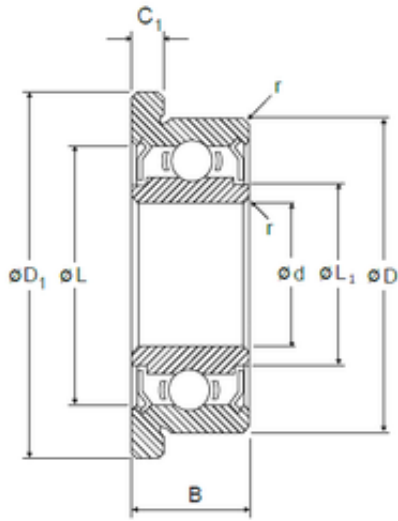

IJK BEARING COMPANY

6 mm x 15 mm x 5 mm NMB RF-1560DD deep groove ball bearings

Bearing No. RF-1560DD

Size	6x15x5 mm
Bore Diameter	6 mm
Outer Diameter	15 mm
Width	5 mm
d	6 mm
D	15 mm
B	5 mm
C	5 mm
r min.	0,2 mm
C1	1,2 mm
D1	17 mm
L	13,2 mm
L1	7,8 mm
Basic dynamic load rating (C)	1,735 kN

RF-1560DD Bearing 2D drawings and 3D CAD models