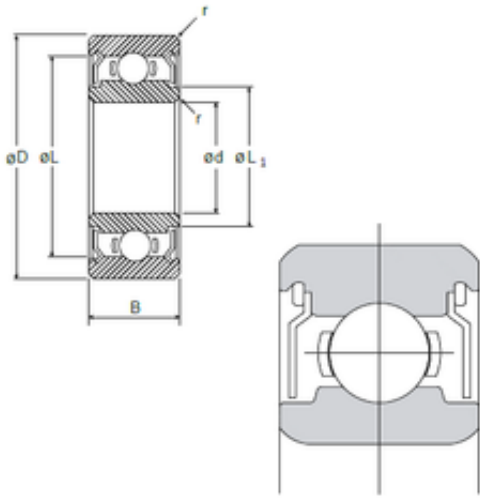

IJK BEARING COMPANY

1,5 mm x 4 mm x 2 mm NMB L-415ZZ deep groove ball bearings

Bearing No. L-415ZZ

Size	1.5x4x2 mm
Bore Diameter	1,5 mm
Outer Diameter	4 mm
Width	2 mm
d	1,5 mm
D	4 mm
B	2 mm
C	2 mm
r min.	0,05 mm
L	3,25 mm
L1	2,26 mm
Basic dynamic load rating (C)	0,125 kN

L-415ZZ Bearing 2D drawings and 3D CAD models