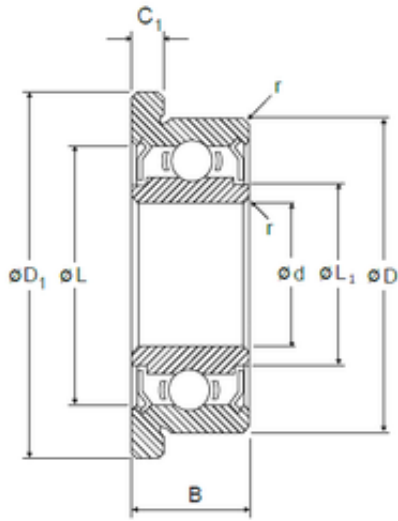

IJK BEARING COMPANY

4 mm x 10 mm x 4 mm NMB LF-1040ZZ deep groove ball bearings

Bearing No. LF-1040ZZ

| | |
|-------------------------------|-----------|
| Size | 4x10x4 mm |
| Bore Diameter | 4 mm |
| Outer Diameter | 10 mm |
| Width | 4 mm |
| d | 4 mm |
| D | 10 mm |
| B | 4 mm |
| C | 4 mm |
| r min. | 0,15 mm |
| C1 | 0,8 mm |
| D1 | 11,6 mm |
| L | 8,5 mm |
| L1 | 5,46 mm |
| Basic dynamic load rating (C) | 0,708 kN |

LF-1040ZZ Bearing 2D drawings and 3D CAD models