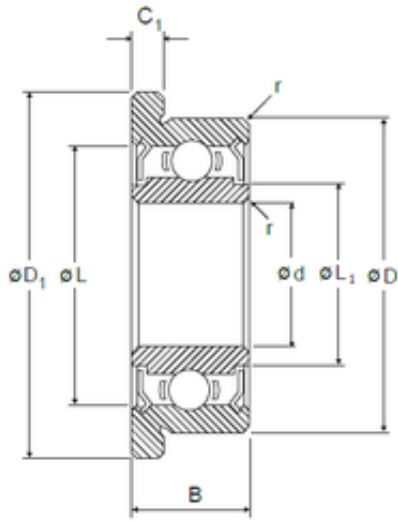

# IJK BEARING COMPANY

9,525 mm x 22,225 mm x 7,142 mm NMB  
RIF-1438KK deep groove ball bearings

Bearing No. RIF-1438KK

Size	9.525x22.225x7.142 mm
Bore Diameter	9,525 mm
Outer Diameter	22,225 mm
Width	7,142 mm
d	9,525 mm
D	22,225 mm
B	7,142 mm
C	7,142 mm
r min.	0,41 mm
C1	1,58 mm
D1	24,61 mm
L	0,752 mm
L1	0,488 mm
Basic dynamic load rating (C)	3,297 kN

RIF-1438KK Bearing 2D drawings and 3D CAD models