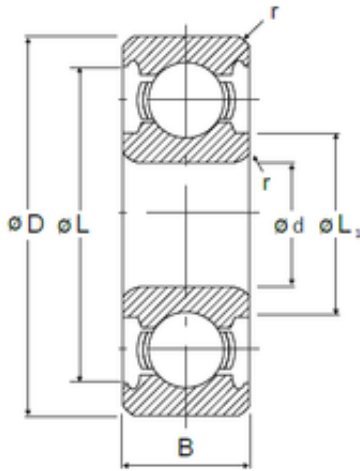

# IJK BEARING COMPANY

6 mm x 19 mm x 6 mm NMB 626 deep groove ball bearings

Bearing No. 626

Size	6x19x6 mm
Bore Diameter	6 mm
Outer Diameter	19 mm
Width	6 mm
d	6 mm
D	19 mm
B	6 mm
C	6 mm
r min.	0,3 mm
L	16,68 mm
L1	9,2 mm
Basic dynamic load rating (C)	2,614 kN

626 Bearing 2D drawings and 3D CAD models