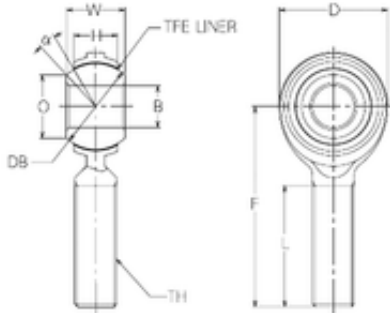

IJK BEARING COMPANY

12 mm x 30 mm x 12 mm NMB RBT12E plain bearings

Bearing No. RBT12E

Bore Diameter	12 mm
Width	12 mm
d	12 mm
Db	23,81 mm
O	17,6 mm
B	12 mm
D	30 mm
F	54 mm
H	12 mm
L	33 mm
W	16 mm
Angle	12 °
Thread (TH)	M12 x 1,75
Weight	0,085 Kg
Basic static load rating (C0)	23,53 kN

RBT12E Bearing 2D drawings and 3D CAD models