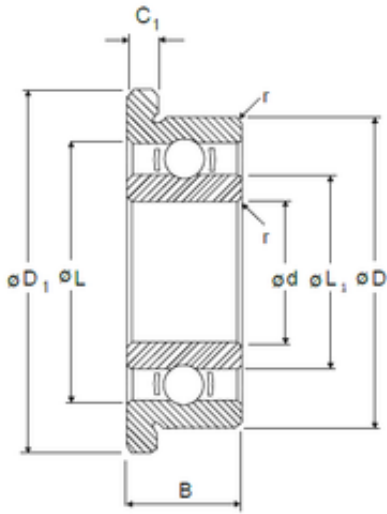

IJK BEARING COMPANY

3 mm x 7 mm x 2 mm NMB LF-730 deep groove ball bearings

Bearing No. LF-730

Size	3x7x2 mm
Bore Diameter	3 mm
Outer Diameter	7 mm
Width	2 mm
d	3 mm
D	7 mm
B	2 mm
C	2 mm
r min.	0,1 mm
C1	0,5 mm
D1	8,1 mm
L	5,83 mm
L1	4,1 mm
Basic dynamic load rating (C)	0,384 kN

LF-730 Bearing 2D drawings and 3D CAD models