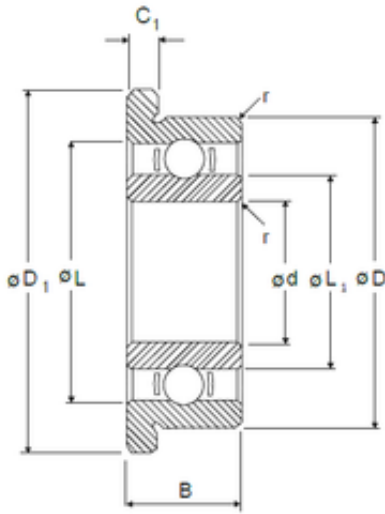

IJK BEARING COMPANY

5 mm x 9 mm x 2,5 mm NMB LF-950 deep groove ball bearings

Bearing No. LF-950

Size	5x9x2.5 mm
Bore Diameter	5 mm
Outer Diameter	9 mm
Width	2,5 mm
d	5 mm
D	9 mm
B	2,5 mm
C	2,5 mm
r min.	0,1 mm
C1	0,6 mm
D1	10,2 mm
L	7,73 mm
L1	6 mm
Basic dynamic load rating (C)	0,495 kN

LF-950 Bearing 2D drawings and 3D CAD models