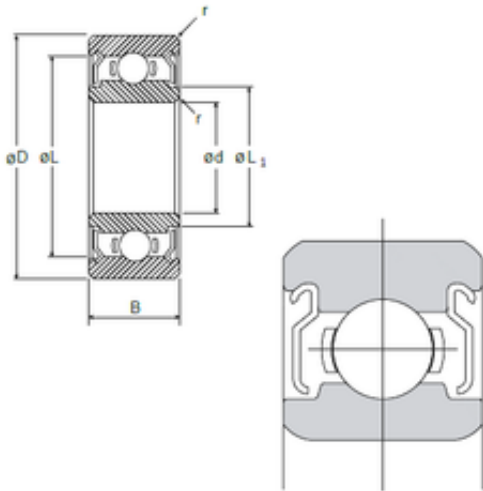

IJK BEARING COMPANY

8 mm x 24 mm x 8 mm NMB R-2480KK deep groove ball bearings

Bearing No. R-2480KK

Size	8x24x8 mm
Bore Diameter	8 mm
Outer Diameter	24 mm
Width	8 mm
d	8 mm
D	24 mm
B	8 mm
C	8 mm
r min.	0,3 mm
L	19,1 mm
L1	11,8 mm
Basic dynamic load rating (C)	3,297 kN

R-2480KK Bearing 2D drawings and 3D CAD models