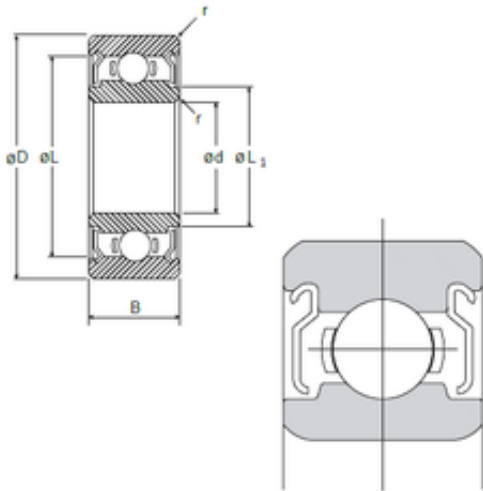

# IJK BEARING COMPANY

8 mm x 19 mm x 6 mm NMB R-1980KK deep groove ball bearings

Bearing No. R-1980KK

Size	8x19x6 mm
Bore Diameter	8 mm
Outer Diameter	19 mm
Width	6 mm
d	8 mm
D	19 mm
B	6 mm
C	6 mm
r min.	0,3 mm
L	16,68 mm
L1	10,6 mm
Basic dynamic load rating (C)	2,463 kN

R-1980KK Bearing 2D drawings and 3D CAD models