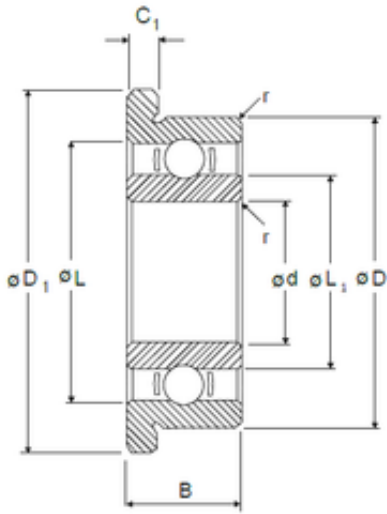

IJK BEARING COMPANY

2,38 mm x 7,938 mm x 2,779 mm NMB RIF-5
deep groove ball bearings

Bearing No. RIF-5

Size	2.38x7.938x2.779 mm
Bore Diameter	2,38 mm
Outer Diameter	7,938 mm
Width	2,779 mm
d	2,38 mm
D	7,938 mm
B	2,779 mm
C	2,779 mm
r min.	0,08 mm
C1	0,58 mm
D1	9,12 mm
L	0,271 mm
L1	0,173 mm
Basic dynamic load rating (C)	0,563 kN

RIF-5 Bearing 2D drawings and 3D CAD models