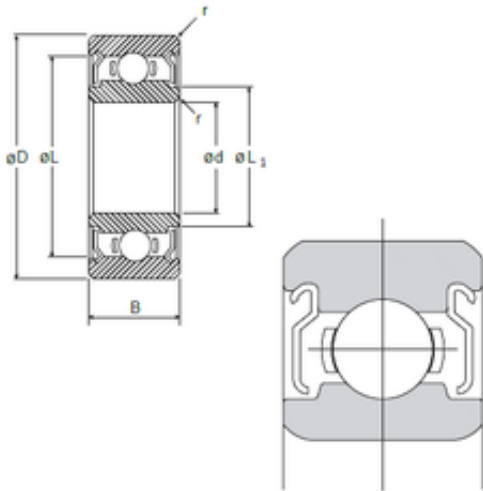

IJK BEARING COMPANY

12 mm x 24 mm x 6 mm NMB R-2412X3KK
deep groove ball bearings

Bearing No. R-2412X3KK

Size	12x24x6 mm
Bore Diameter	12 mm
Outer Diameter	24 mm
Width	6 mm
d	12 mm
D	24 mm
B	6 mm
C	6 mm
r min.	0,3 mm
L	21,69 mm
L1	14,28 mm
Basic dynamic load rating (C)	3,082 kN

R-2412X3KK Bearing 2D drawings and 3D CAD models