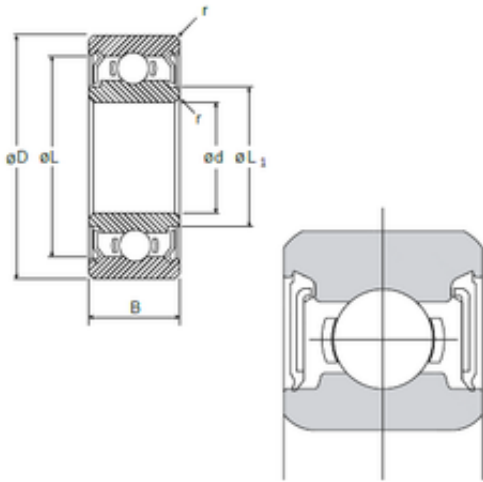

# IJK BEARING COMPANY

8 mm x 16 mm x 5 mm NMB L-1680DD deep groove ball bearings

Bearing No. L-1680DD

Size	8x16x5 mm
Bore Diameter	8 mm
Outer Diameter	16 mm
Width	5 mm
d	8 mm
D	16 mm
B	5 mm
C	5 mm
r min.	0,2 mm
L	14,18 mm
L1	9,68 mm
Basic dynamic load rating (C)	1,606 kN

L-1680DD Bearing 2D drawings and 3D CAD models