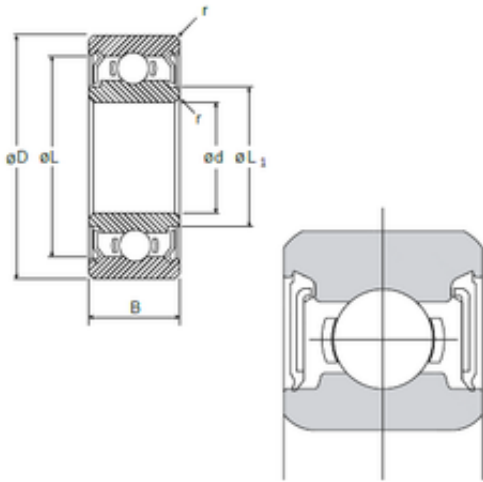

IJK BEARING COMPANY

8 mm x 19 mm x 6 mm NMB R-1980DD deep groove ball bearings

Bearing No. R-1980DD

| | |
|-------------------------------|-----------|
| Size | 8x19x6 mm |
| Bore Diameter | 8 mm |
| Outer Diameter | 19 mm |
| Width | 6 mm |
| d | 8 mm |
| D | 19 mm |
| B | 6 mm |
| C | 6 mm |
| r min. | 0,3 mm |
| L | 16,68 mm |
| L1 | 10,6 mm |
| Basic dynamic load rating (C) | 2,463 kN |

R-1980DD Bearing 2D drawings and 3D CAD models