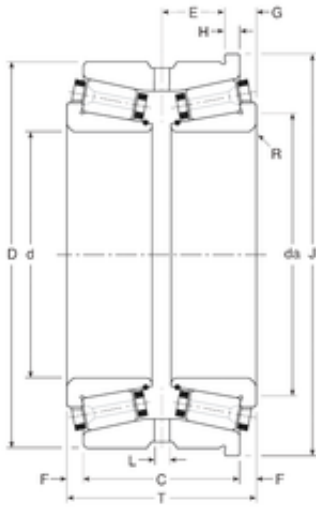

IJK BEARING COMPANY

Gamet 131090/131152XH tapered roller bearings

Bearing No. 131090/131152XH

Size	90x152.4x75 mm
Bore Diameter	90 mm
Outer Diameter	152,4 mm
Width	75 mm
d	90 mm
D	152,4 mm
T	75 mm
C	62 mm
E	25 mm
F	6,5 mm
G	12,5 mm
H	6 mm
J	158,4 mm
L	8 mm
R	2,5 mm
da	110 mm
Weight	4,745 Kg

131090/131152XH Bearing 2D drawings and 3D CAD models