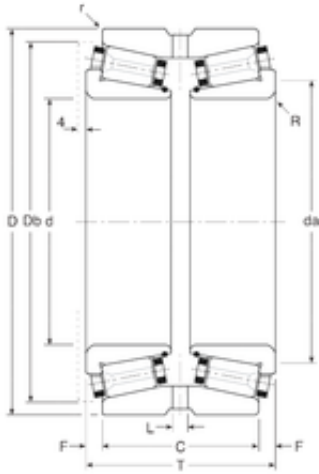

IJK BEARING COMPANY

Gamet 323406XS/323549XGS tapered roller bearings

Bearing No. 323406XS/323549XGS

323406XS/323549XGS Bearing 2D drawings and 3D CAD models

Size	406.4x549.275x200 mm
Bore Diameter	406,4 mm
Outer Diameter	549,275 mm
Width	200 mm
d	406,4 mm
D	549,275 mm
T	200 mm
C	152,36 mm
r	2 mm
F	23,82 mm
L	12 mm
R	7 mm
db	535 mm
da	456 mm
Weight	96,8 Kg