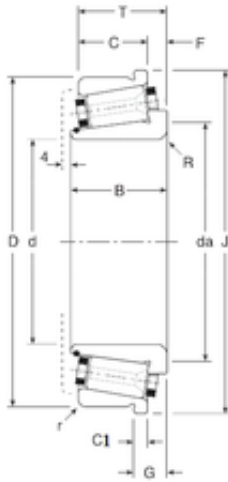

# IJK BEARING COMPANY

85,725 mm x 136,525 mm x 34 mm Gamet  
126085X/126136XC tapered roller bearings

Bearing No. 126085X/126136XC

Size	85.725x136.525x30.16 mm
Bore Diameter	85,725 mm
Outer Diameter	136,525 mm
Width	30,16 mm
d	85,725 mm
D	136,525 mm
T	30,16 mm
B	34 mm
C	22,22 mm
r	0,8 mm
C1	5,56 mm
F	7,94 mm
G	13,5 mm
J	142,06 mm
R	2,5 mm
da	102 mm
Weight	1,6 Kg

126085X/126136XC Bearing 2D drawings and 3D CAD models