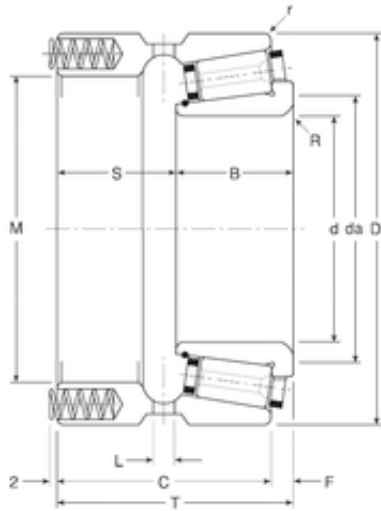

# IJK BEARING COMPANY

156 mm x 235 mm x 51 mm Gamet  
203156/203235P tapered roller bearings

Bearing No. 203156/203235P

Size	156x235x101 mm
Bore Diameter	156 mm
Outer Diameter	235 mm
Width	101 mm
d	156 mm
D	235 mm
T	101 mm
B	51 mm
C	92 mm
r	1 mm
F	9 mm
L	12 mm
M	194 mm
R	3 mm
S	50 mm
da	182 mm
Weight	11,83 Kg

203156/203235P Bearing 2D drawings and 3D CAD models