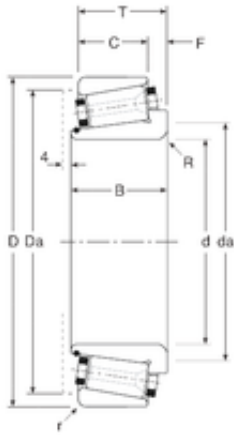

# IJK BEARING COMPANY

38,1 mm x 76 mm x 26 mm Gamet  
101038X/101076 tapered roller bearings

Bearing No. 101038X/101076

Size	38.1x76x24.75 mm
Bore Diameter	38,1 mm
Outer Diameter	76 mm
Width	24,75 mm
d	38,1 mm
D	76 mm
T	24,75 mm
B	26 mm
C	19 mm
r	1 mm
F	5,75 mm
R	2 mm
Da	68 mm
da	52 mm
Weight	0,475 Kg

101038X/101076 Bearing 2D drawings and 3D CAD models