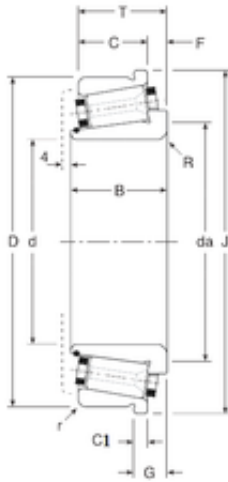

IJK BEARING COMPANY

234,95 mm x 327,025 mm x 55 mm Gamet
244234X/244327XC tapered roller bearings

Bearing No. 244234X/244327XC

Size	234.95x327.025x52.4 mm
Bore Diameter	234,95 mm
Outer Diameter	327,025 mm
Width	52,4 mm
d	234,95 mm
D	327,025 mm
T	52,4 mm
B	55 mm
C	36,52 mm
r	3 mm
C1	9,52 mm
F	15,88 mm
G	25,4 mm
J	336,55 mm
R	6 mm
da	265 mm
Weight	11,1 Kg

244234X/244327XC Bearing 2D drawings and 3D CAD models