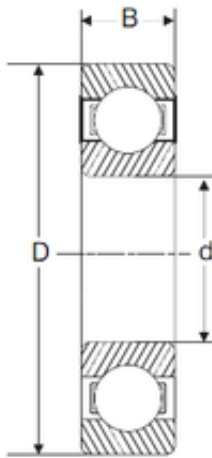

IJK BEARING COMPANY

60 mm x 110 mm x 22 mm SIGMA 6212 deep groove ball bearings

Bearing No. 6212

Size	60x110x22 mm
Bore Diameter	60 mm
Outer Diameter	110 mm
Width	22 mm
d	60 mm
D	110 mm
B	22 mm
C	22 mm

6212 Bearing 2D drawings and 3D CAD models