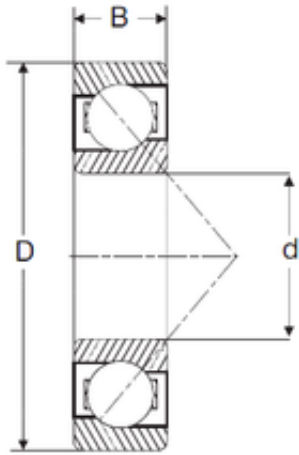

IJK BEARING COMPANY

47,625 mm x 114,3 mm x 26,99 mm SIGMA
MJT 1.7/8 angular contact ball bearings

Bearing No. MJT 1.7/8

Size	47.625x114.3x26.99 mm
Bore Diameter	47,625 mm
Outer Diameter	114,3 mm
Width	26,99 mm
d	47,625 mm
D	114,3 mm
B	26,99 mm
C	26,99 mm

MJT 1.7/8 Bearing 2D drawings and 3D CAD models