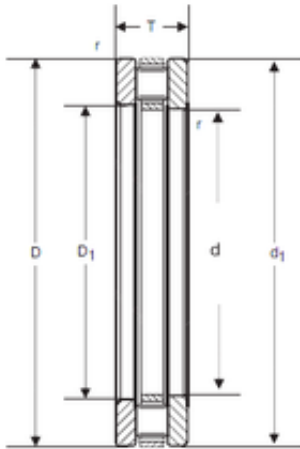

## SIGMA 81105 thrust roller bearings

Bearing No. 81105

Size	25x42x11 mm
Bore Diameter	25 mm
Outer Diameter	42 mm
Width	11 mm
d	25 mm
D	42 mm
T	11 mm
d1	42 mm
D1	26 mm

81105 Bearing 2D drawings and 3D CAD models