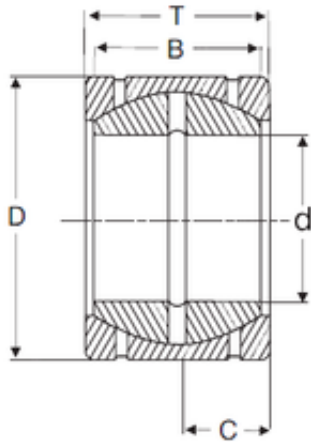

IJK BEARING COMPANY

76,2 mm x 130,175 mm x 76,759 mm SIGMA GEZPR 300 S plain bearings

Bearing No. GEZPR 300 S

Size	76.2x130.175x84.836 mm
Bore Diameter	76,2 mm
Outer Diameter	130,175 mm
Width	84,836 mm
d	76,2 mm
D	130,175 mm
T	84,836 mm
B	76,759 mm
C	39,243 mm

GEZPR 300 S Bearing 2D drawings and 3D CAD models