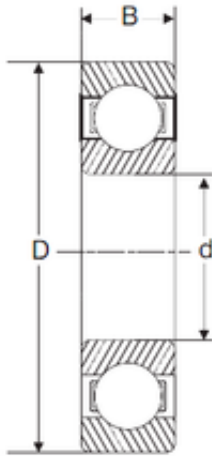

IJK BEARING COMPANY

110 mm x 280 mm x 65 mm SIGMA 6422 deep groove ball bearings

Bearing No. 6422

Size	110x280x65 mm
Bore Diameter	110 mm
Outer Diameter	280 mm
Width	65 mm
d	110 mm
D	280 mm
B	65 mm
C	65 mm

6422 Bearing 2D drawings and 3D CAD models