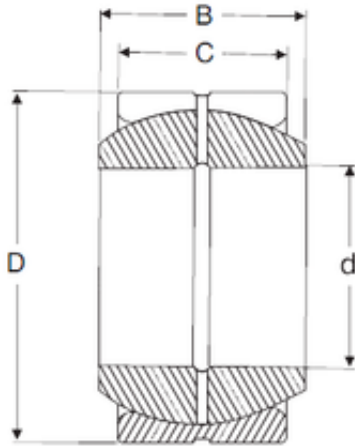

# IJK BEARING COMPANY

17 mm x 30 mm x 14 mm SIGMA GE 17 ES  
plain bearings

Bearing No. GE 17 ES

Size	17x30x14 mm
Bore Diameter	17 mm
Outer Diameter	30 mm
Width	14 mm
d	17 mm
D	30 mm
B	14 mm
C	10 mm

GE 17 ES Bearing 2D drawings and 3D CAD models